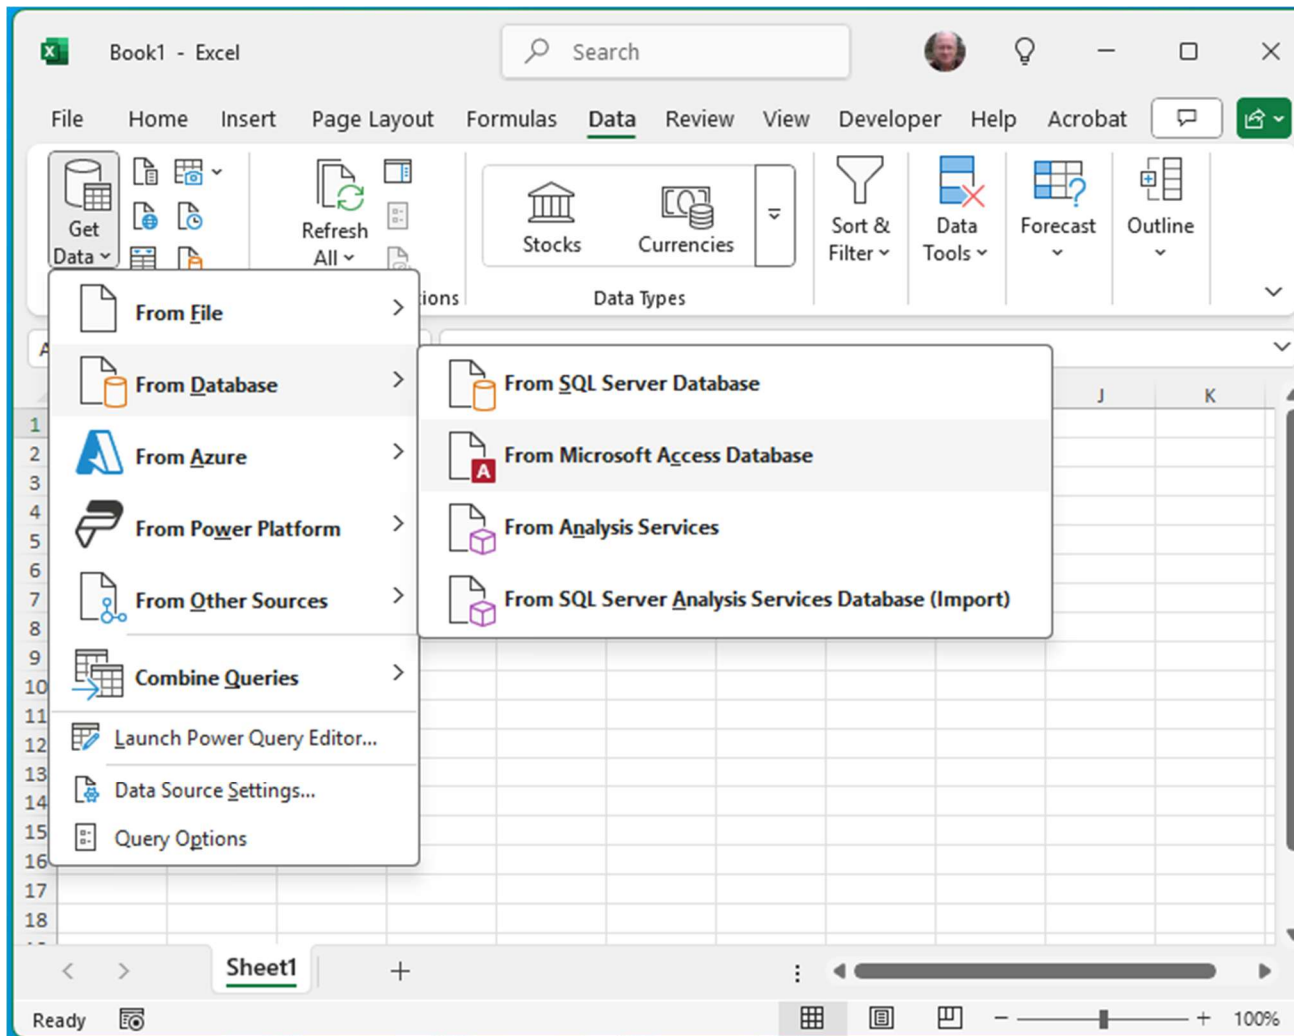

Microsoft 365 Insider
Join the Microsoft 365 Insider program and get early access to new releases of Microsoft 365 apps.

About Word
Learn more about Word, Support, Product ID, and Copyright information.
Version 2502 (Build 18526.20168 Click-to-Run)
Current Channel

What's New
See the most recently installed updates.

Microsoft Office apps are designed to work seamlessly together. An example would be using Access Database data in Excel.

Here is an example. In Excel menu item > Data > Get Data > From Database > From Microsoft Access Database